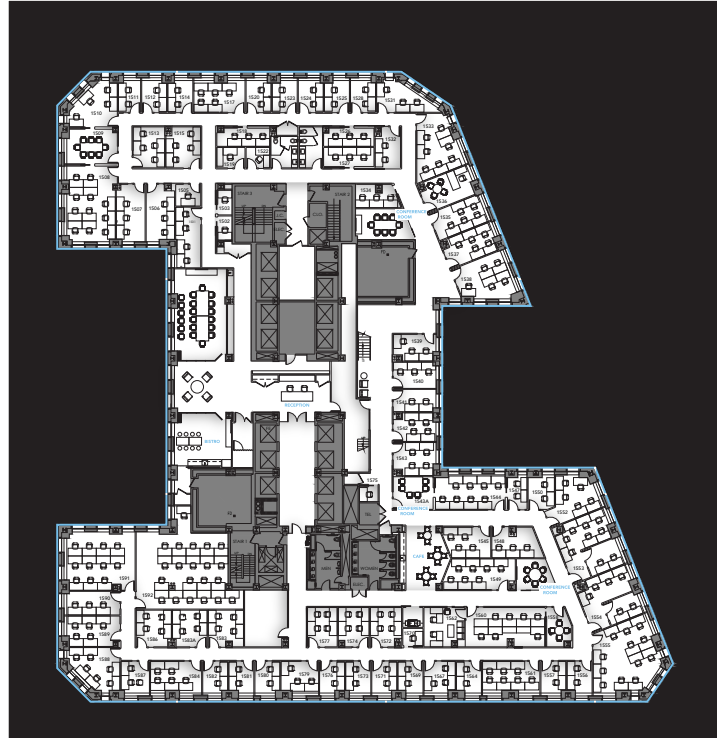

15th Floor

16th Floor

3 Columbus Circle  
New York, NY 10019

212-404-2000 • EMERGE212.COM