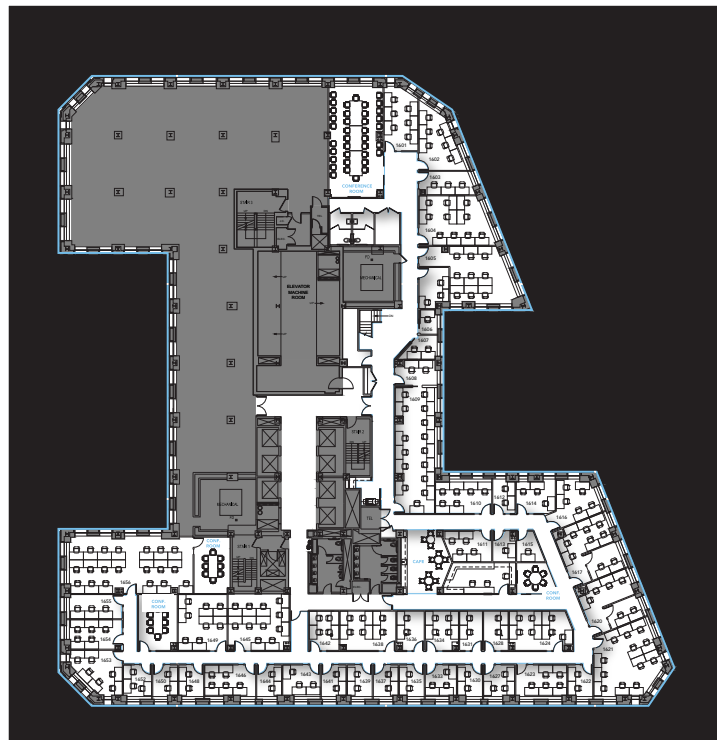

15th Floor

16th Floor

3 Columbus Circle  
New York, NY 10019

212-404-2000 • EMERGE212.COM