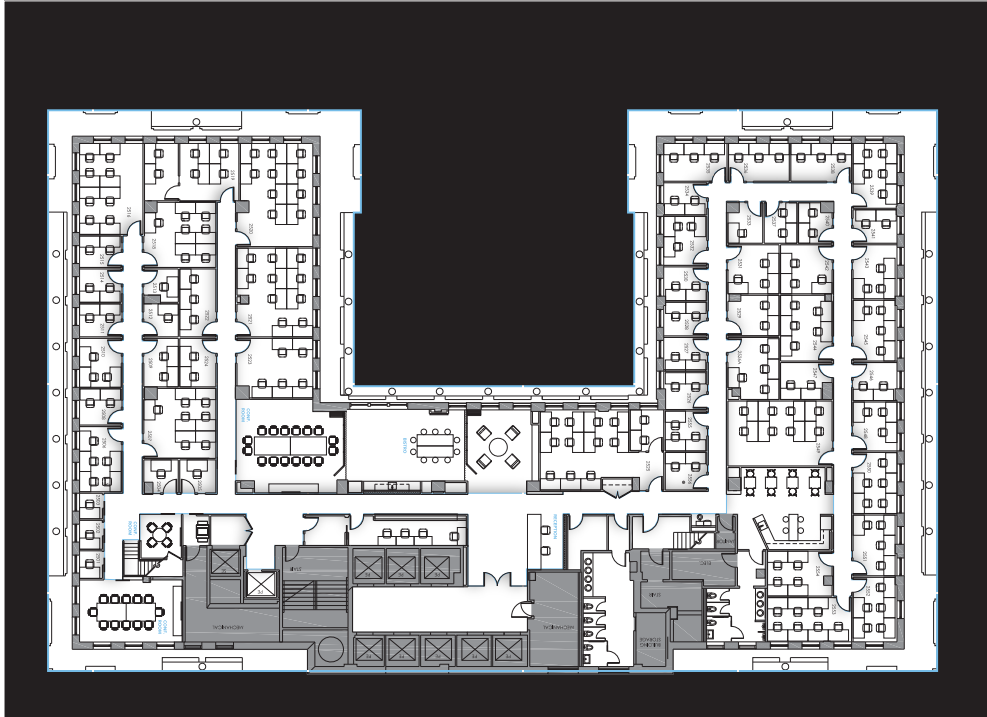

25th Floor

26th Floor

125 Park Avenue
New York, NY 10017
212-404-2000 • EMERGE212.COM