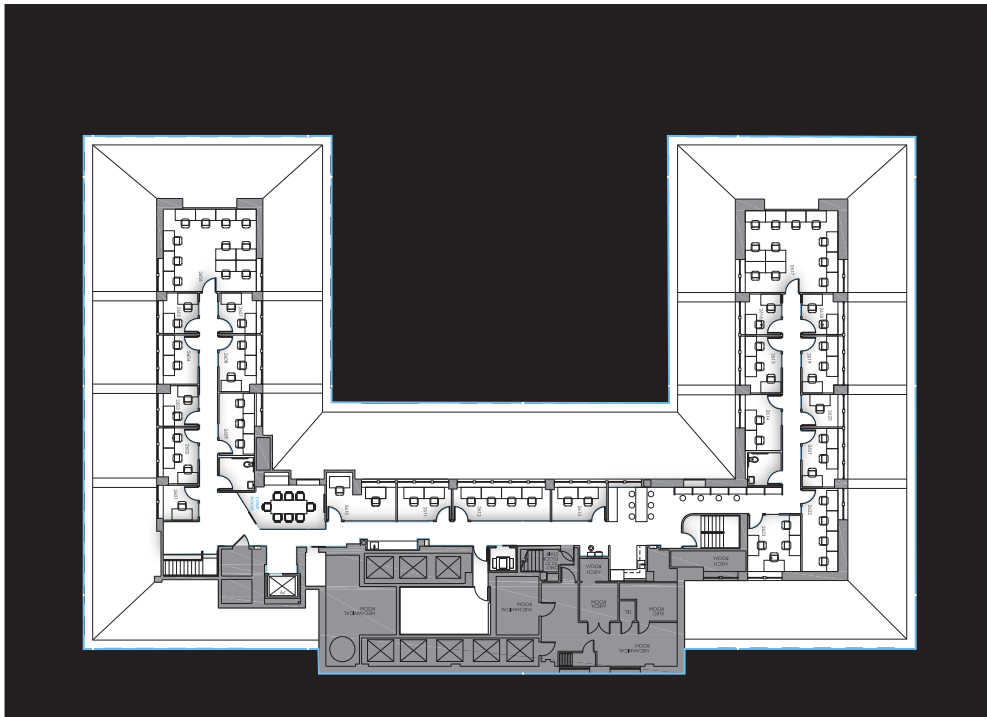

25th Floor

26th Floor

125 Park Avenue
New York, NY 10017
212-404-2000 • EMERGE212.COM